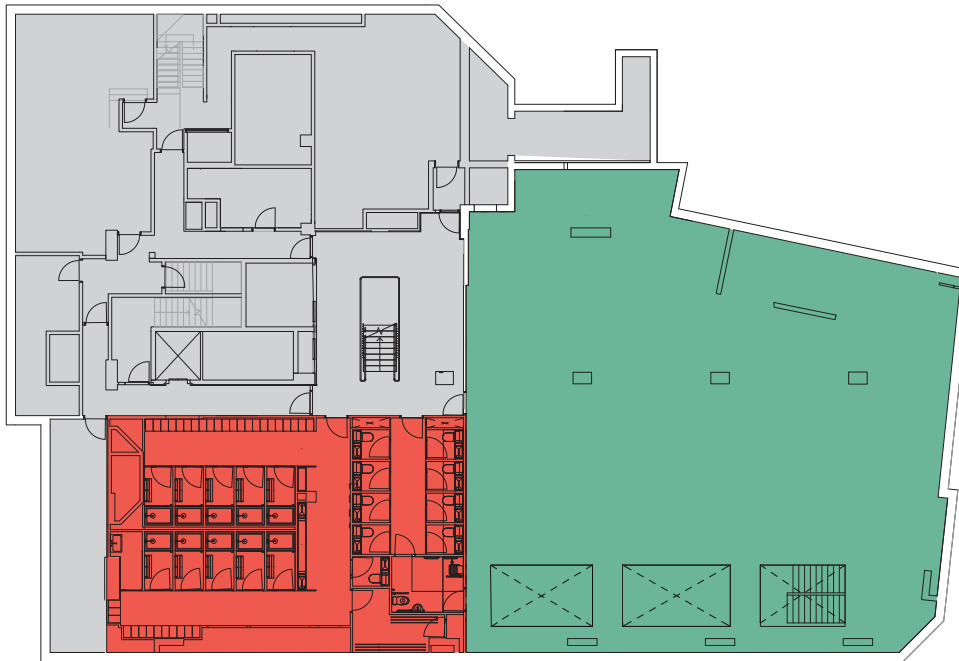

FORUM.

ST PAUL'S

Lower Ground Floor

382 sq m

4,122 sq ft

Office

Showers & Lockers